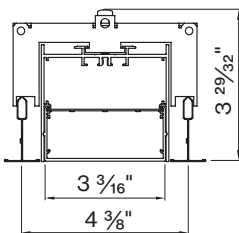

**Technical data**

	SIZE TYPE	LED COLOR TEMPERATURE	INPUT WATTS	DELIVERED LM TOTAL	LIGHT DISTRIBUTION	DELIVERED LM DIRECT	DELIVERED LM INDIRECT	OPTICAL EFFICIENCY	LUMINAIRE EFFICACY
<b>BASO DIRECT</b>									
e LED									
	4' linear	35K	18W	2000lm	100% down	500lm/ft	-	76%	111lm/W
	6' linear		27W	3000lm					
	8' linear		36W	4000lm					
e <sup>2</sup> LED									
	4' linear	35K	36W	3820lm	100% down	955lm/ft	-	76%	106lm/W
	6' linear		54W	5730lm					
	8' linear		72W	7640lm					

**Patterns top view**

**LINEAR**

A	FIXTURES	CODE
48"	1'x 4' linear	ST - 0 4 FT
96"	1'x 8' linear	ST - 0 8 FT
144"	8'+ 4' linear	ST - 1 2 FT

DIMENSIONS

**BASO 4.0**

RECESSED trimless

RECESSED with trim

1/16" T-GRID

1/16" Slot Grid (any brand)

1/16" Grid (any brand) 4ft / 15/16" Grid (any brand) 4ft

15/16" T-GRID

**BASO mounting instructions**

Get access to the BASO 4.0 mounting instructions faster by scanning the QR code.