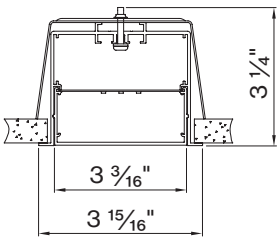

**Technical data**

	SIZE TYPE	LED COLOR TEMPERATURE	INPUT WATTS	DELIVERED LM TOTAL	LIGHT DISTRIBUTION	DELIVERED LM DIRECT	DELIVERED LM INDIRECT	OPTICAL EFFICIENCY	LUMINAIRE EFFICACY
<b>BASO DIRECT</b>									
e LED									
	4' linear	35K	18W	2000lm	100% down	500lm/ft	-	76%	111lm/W
	6' linear		27W	3000lm					
	8' linear		36W	4000lm					
e <sup>2</sup> LED									
	4' linear	35K	36W	3820lm	100% down	955lm/ft	-	76%	106lm/W
	6' linear		54W	5730lm					
	8' linear		72W	7640lm					

**Patterns top view**

**LINEAR**

A	FIXTURES	CODE
48"	1'x 4' linear	ST - 0 4 FT
96"	1'x 8' linear	ST - 0 8 FT
144"	8'+ 4' linear	ST - 1 2 FT

DIMENSIONS

**BASO 4.0**

RECESSED trimless

RECESSED with trim

1/16" T-GRID

1/16" Slot Grid (any brand)

1/16" Grid (any brand) 4ft / 15/16" Grid (any brand) 4ft

15/16" T-GRID

**BASO mounting instructions**

Get access to the BASO 4.0 mounting instructions faster by scanning the QR code.