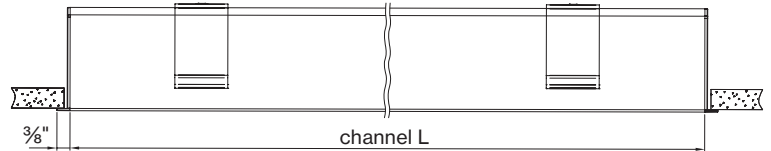

**Technical data**

	SIZE TYPE	LED COLOR TEMPERATURE	INPUT WATTS	DELIVERED LM TOTAL	LIGHT DISTRIBUTION	DELIVERED LM DIRECT	DELIVERED LM INDIRECT	OPTICAL EFFICIENCY	LUMINAIRE EFFICACY
<b>BASO DIRECT</b>									
e LED									
	4' linear	35K	18W	2000lm	100% down	500lm/ft	-	76%	111lm/W
	6' linear		27W	3000lm					
	8' linear		36W	4000lm					
e <sup>2</sup> LED									
	4' linear	35K	36W	3820lm	100% down	955lm/ft	-	76%	106lm/W
	6' linear		54W	5730lm					
	8' linear		72W	7640lm					

**Patterns top view**

**LINEAR**

A	FIXTURES	CODE
48"	1'x 4' linear	ST - 0 4 FT
96"	1'x 8' linear	ST - 0 8 FT
144"	8'+ 4' linear	ST - 1 2 FT

DIMENSIONS

**BASO 4.0**

RECESSED trimless

RECESSED with trim

1/16" T-GRID

1/16" Slot Grid (any brand)

1/16" Grid (any brand) 4ft / 15/16" Grid (any brand) 4ft

15/16" T-GRID

**BASO mounting instructions**

Get access to the BASO 4.0 mounting instructions faster by scanning the QR code.