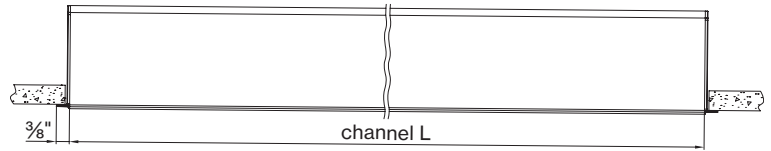

**Technical data**

	SIZE TYPE	LED COLOR TEMPERATURE	INPUT WATTS	DELIVERED LM TOTAL	LIGHT DISTRIBUTION	DELIVERED LM DIRECT	DELIVERED LM INDIRECT	OPTICAL EFFICIENCY	LUMINAIRE EFFICACY
<b>BASO DIRECT</b>									
e LED									
	4' linear	35K	18W	2000lm	100% down	500lm/ft	-	76%	111lm/W
	6' linear		27W	3000lm					
	8' linear		36W	4000lm					
e <sup>2</sup> LED									
	4' linear	35K	36W	3820lm	100% down	955lm/ft	-	76%	106lm/W
	6' linear		54W	5730lm					
	8' linear		72W	7640lm					

**Patterns top view**

**LINEAR**

A	FIXTURES	CODE
48"	1'x 4' linear	ST - 0 4 FT
96"	1'x 8' linear	ST - 0 8 FT
144"	8'+ 4' linear	ST - 1 2 FT

DIMENSIONS

**BASO 4.0**

RECESSED trimless

RECESSED with trim

1/16" T-GRID

1/16" Slot Grid (any brand)

1/16" Grid (any brand) 4ft / 15/16" Grid (any brand) 4ft

15/16" T-GRID

**BASO mounting instructions**

Get access to the BASO 4.0 mounting instructions faster by scanning the QR code.