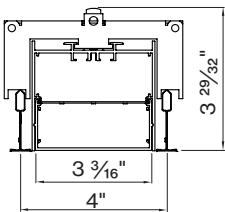

**Technical data**

	SIZE TYPE	LED COLOR TEMPERATURE	INPUT WATTS	DELIVERED LM TOTAL	LIGHT DISTRIBUTION	DELIVERED LM DIRECT	DELIVERED LM INDIRECT	OPTICAL EFFICIENCY	LUMINAIRE EFFICACY
<b>BASO DIRECT</b>									
e LED									
	4' linear	35K	18W	2000lm	100% down	500lm/ft	-	76%	111lm/W
	6' linear		27W	3000lm					
	8' linear		36W	4000lm					
e <sup>2</sup> LED									
	4' linear	35K	36W	3820lm	100% down	955lm/ft	-	76%	106lm/W
	6' linear		54W	5730lm					
	8' linear		72W	7640lm					

**Patterns top view**

**LINEAR**

A	FIXTURES	CODE
48"	1'x 4' linear	ST - 0 4 FT
96"	1'x 8' linear	ST - 0 8 FT
144"	8'+ 4' linear	ST - 1 2 FT

DIMENSIONS

**BASO 4.0**

RECESSED trimless

RECESSED with trim

1/16" T-GRID

1/16" Slot Grid (any brand)

1/16" Grid (any brand) 4ft / 15/16" Grid (any brand) 4ft

15/16" T-GRID

**BASO mounting instructions**

Get access to the BASO 4.0 mounting instructions faster by scanning the QR code.