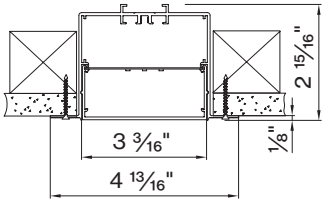

**Technical data**

	SIZE TYPE	LED COLOR TEMPERATURE	INPUT WATTS	DELIVERED LM TOTAL	LIGHT DISTRIBUTION	DELIVERED LM DIRECT	DELIVERED LM INDIRECT	OPTICAL EFFICIENCY	LUMINAIRE EFFICACY
<b>BASO DIRECT</b>									
e LED									
	4' linear	35K	18W	2000lm	100% down	500lm/ft	-	76%	111lm/W
	6' linear		27W	3000lm					
	8' linear		36W	4000lm					
e <sup>2</sup> LED									
	4' linear	35K	36W	3820lm	100% down	955lm/ft	-	76%	106lm/W
	6' linear		54W	5730lm					
	8' linear		72W	7640lm					

**Patterns top view**

**LINEAR**

A	FIXTURES	CODE
48"	1'x 4' linear	ST - 0 4 FT
96"	1'x 8' linear	ST - 0 8 FT
144"	8'+ 4' linear	ST - 1 2 FT

DIMENSIONS

**BASO 4.0**

RECESSED trimless

RECESSED with trim

1/16" T-GRID

1/16" Slot Grid (any brand)

1/16" Grid (any brand) 4ft / 15/16" Grid (any brand) 4ft

15/16" T-GRID

**BASO mounting instructions**

Get access to the BASO 4.0 mounting instructions faster by scanning the QR code.