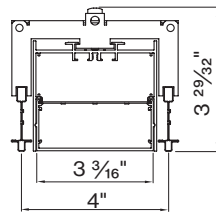

**Technical data**

	SIZE TYPE	LED COLOR TEMPERATURE	INPUT WATTS	DELIVERED LM TOTAL	LIGHT DISTRIBUTION	DELIVERED LM DIRECT	DELIVERED LM INDIRECT	OPTICAL EFFICIENCY	LUMINAIRE EFFICACY
<b>BASO DIRECT</b>									
e LED									
	4' linear	35K	18W	2000lm	100% down	500lm/ft	-	76%	111lm/W
	6' linear		27W	3000lm					
	8' linear		36W	4000lm					
e <sup>2</sup> LED									
	4' linear	35K	36W	3820lm	100% down	955lm/ft	-	76%	106lm/W
	6' linear		54W	5730lm					
	8' linear		72W	7640lm					

**Patterns top view**

**LINEAR**

A	FIXTURES	CODE
48"	1'x 4' linear	ST - 0 4 FT
96"	1'x 8' linear	ST - 0 8 FT
144"	8'+ 4' linear	ST - 1 2 FT

DIMENSIONS

**BASO 4.0**

RECESSED trimless

RECESSED with trim

1/16" T-GRID

1/16" Slot Grid (any brand)

1/16" Grid (any brand) 4ft / 15/16" Grid (any brand) 4ft

15/16" T-GRID

**BASO mounting instructions**

Get access to the BASO 4.0 mounting instructions faster by scanning the QR code.