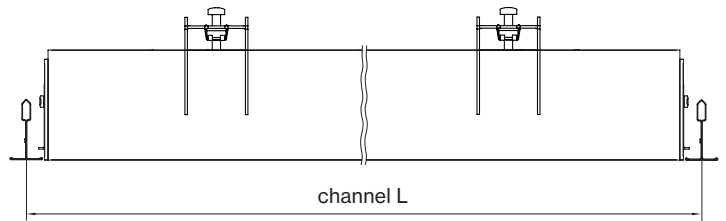

**Technical data**

	SIZE TYPE	LED COLOR TEMPERATURE	INPUT WATTS	DELIVERED LM TOTAL	LIGHT DISTRIBUTION	DELIVERED LM DIRECT	DELIVERED LM INDIRECT	OPTICAL EFFICIENCY	LUMINAIRE EFFICACY
<b>BASO DIRECT</b>									
e LED									
	4' linear	35K	18W	2000lm	100% down	500lm/ft	-	76%	111lm/W
	6' linear		27W	3000lm					
	8' linear		36W	4000lm					
e <sup>2</sup> LED									
	4' linear	35K	36W	3820lm	100% down	955lm/ft	-	76%	106lm/W
	6' linear		54W	5730lm					
	8' linear		72W	7640lm					

**Patterns top view**

**LINEAR**

A	FIXTURES	CODE
48"	1'x 4' linear	ST - 0 4 FT
96"	1'x 8' linear	ST - 0 8 FT
144"	8'+ 4' linear	ST - 1 2 FT

DIMENSIONS

**BASO 4.0**

RECESSED trimless

RECESSED with trim

1/16" T-GRID

1/16" Slot Grid (any brand)

1/16" Grid (any brand) 4ft / 15/16" Grid (any brand) 4ft

15/16" T-GRID

**BASO mounting instructions**

Get access to the BASO 4.0 mounting instructions faster by scanning the QR code.